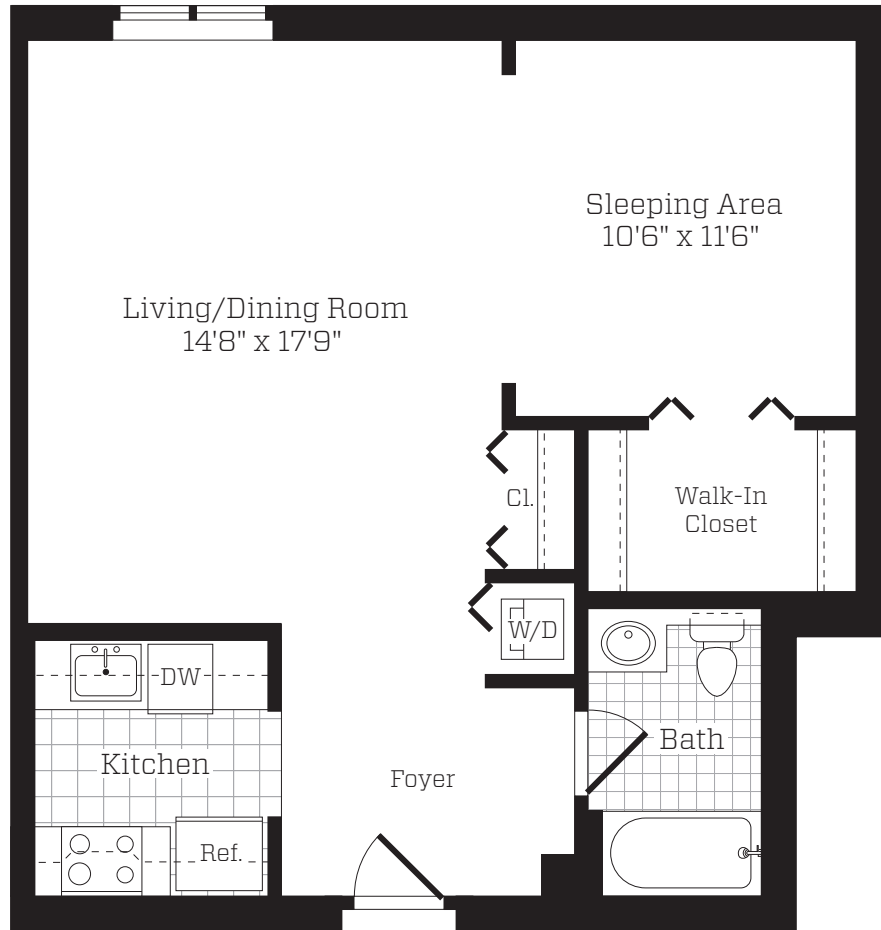

502

Studio / 1 Bath

642 Sq. Ft.

Apartment # _____

Price \$ _____

Available _____

Small print disclaimer: Square footage displayed is approximate and may vary slightly. Rental rates, availability, lease terms, deposits, apartment features and specials are subject to change without notice. Details and dimensions may differ from actual plans.